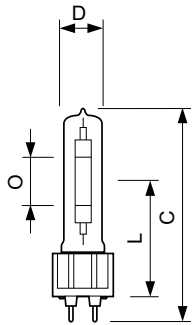

Application

- Shop lighting (create cosy atmosphere e.g. in furniture shops), excellent display of fresh goods (at butchers, bakeries, flower-shops)

Warnings and Safety

- Use only with dedicated Philips control gear
- A lamp breaking is extremely unlikely to have any impact on your health. If a lamp breaks, ventilate the room for 30 minutes and remove the parts, preferably with gloves. Put them in a sealed plastic bag and take it to your local waste facilities for recycling. Do not use a vacuum cleaner.

MASTER SDW-TG Mini

Versions

Dimensional drawing

Product	D (max)	D	O	L (min)	L (max)	L	C (max)
MASTER SDW-TG Mini 100W/825 GX12-11CT/12	20 mm	0.75 in	18 mm	54.5 mm	57.5 mm	56 mm	110 mm